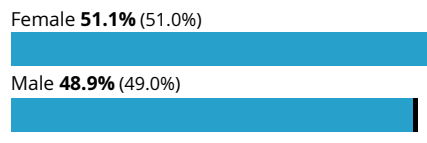

Sex

County Durham (England)