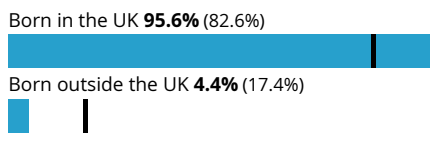

Country of birth

County Durham (England)