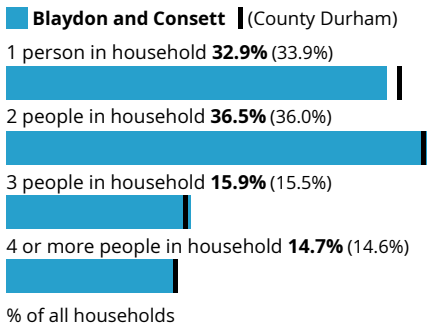

Blaydon and Consett

Area map

Population

91,500

people

522,100 people in County Durham

Rounded to the nearest 100 people

Number of households

41,700

households

234,800 households in County Durham

Rounded to the nearest 100 households

Age profile

Sex

Legal partnership status

Country of birth

Passports held

Length of residence in the UK

Household size

Household composition

Household deprivation

Ethnic group

National identity

Religion