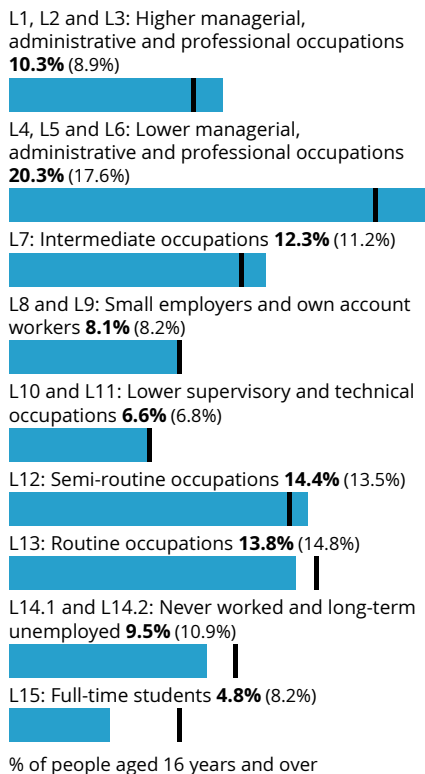

Employment history

Blaydon and Consett (County Durham)

Occupation

Blaydon and Consett (County Durham)

Socio-economic Classification (NS-SeC)

Blaydon and Consett (County Durham)

Hours per week worked

Blaydon and Consett (County Durham)

Highest level of qualification

■ **Blaydon and Consett** (County Durham)

No qualifications **18.5%** (20.9%)

Level 1, 2 or 3 qualifications **42.7%** (43.7%)

Apprenticeship **7.0%** (6.2%)

Level 4 qualifications and above **29.2%** (26.7%)

% of people aged five years and over

Source: Office for National Statistics - Census 2021