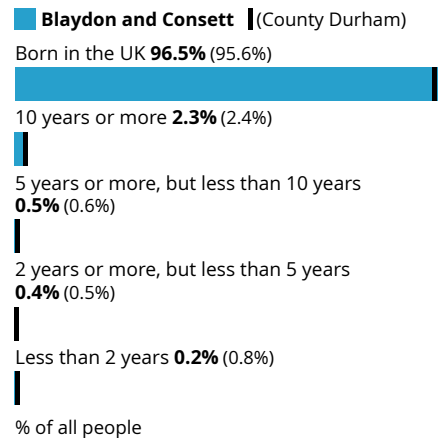

41,700

households

234,800 households in County Durham

Rounded to the nearest 100 households

Age profile

Sex

Legal partnership status

Country of birth

Passports held

Length of residence in the UK

Household size

Household composition

Household deprivation

Ethnic group

National identity

Religion