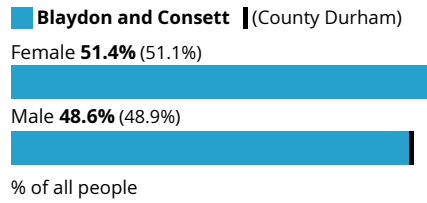

41,700

households

234,800 households in County Durham

Rounded to the nearest 100 households

Age profile

Sex

Legal partnership status

Country of birth

Passports held

Length of residence in the UK

Household size

Household composition

Household deprivation

Ethnic group

National identity

Religion