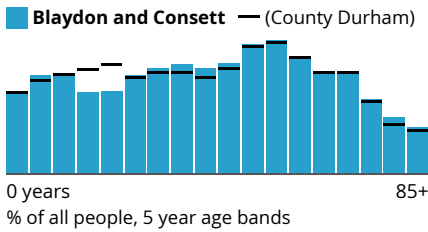

Blaydon and Consett

Area map

Population

91,500

people

522,100 people in County Durham

Rounded to the nearest 100 people

Number of households

41,700

households

234,800 households in County Durham

Rounded to the nearest 100 households

Age profile

Sex

Legal partnership status

Country of birth