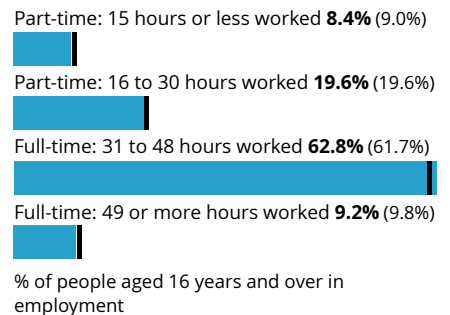

Employment history

Blaydon and Consett (County Durham)

Occupation

Blaydon and Consett (County Durham)

Socio-economic Classification (NS-SeC)

Blaydon and Consett (County Durham)

Hours per week worked

Blaydon and Consett (County Durham)